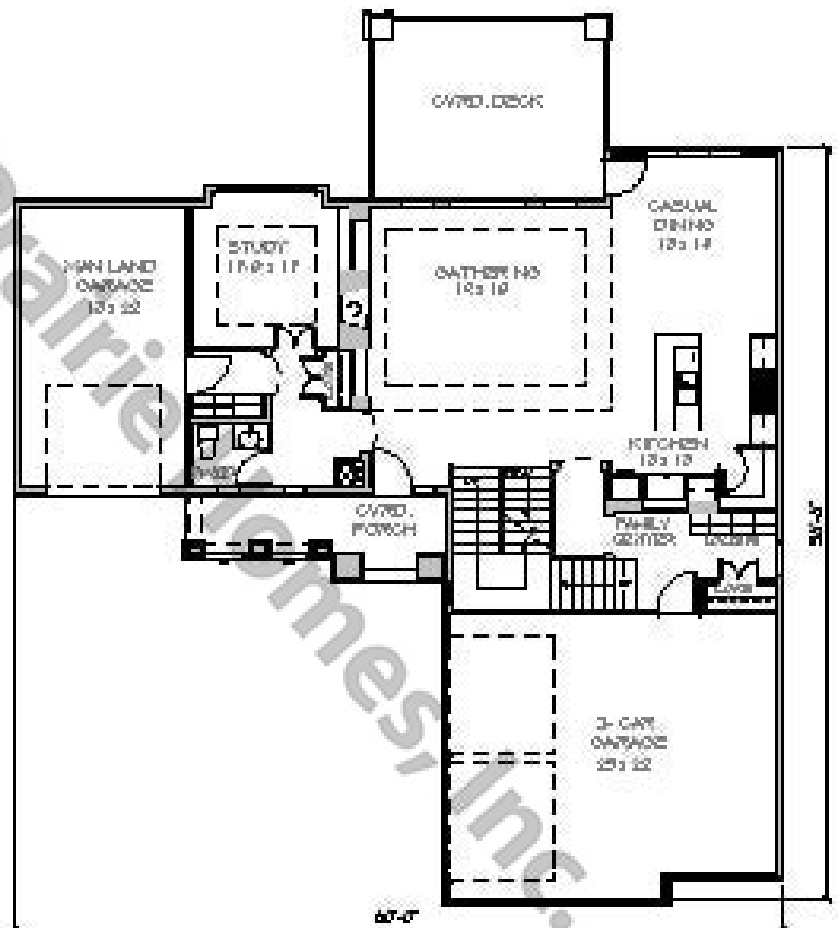

MODERN AMERICAN
COLLECTION

PLAN # VKD2720-2S

MAIN LEVEL: 1354 S.F.
 UPPER LEVEL: 1366 S.F.
 TOTAL FINISHED 2720 S.F.

© COPYRIGHT 2012
 VINCE KUNASEK DESIGN INC.
 www.vincekunasekdesign.com