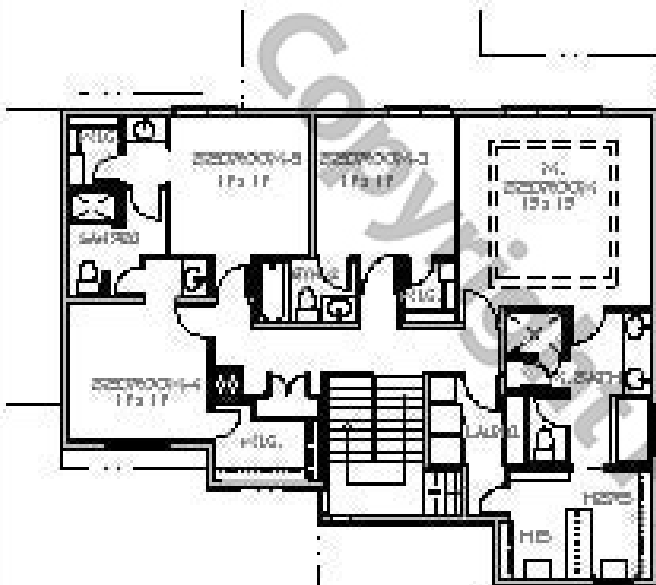

MODERN AMERICAN
COLLECTION

PLAN # VKD2720-2S

MAIN LEVEL: 1354 S.F.
 UPPER LEVEL: 1366 S.F.
 TOTAL FINISHED 2720 S.F.

© COPYRIGHT 2012
 VINCE KUNASEK DESIGN INC.
 www.vincekunasekdesign.com