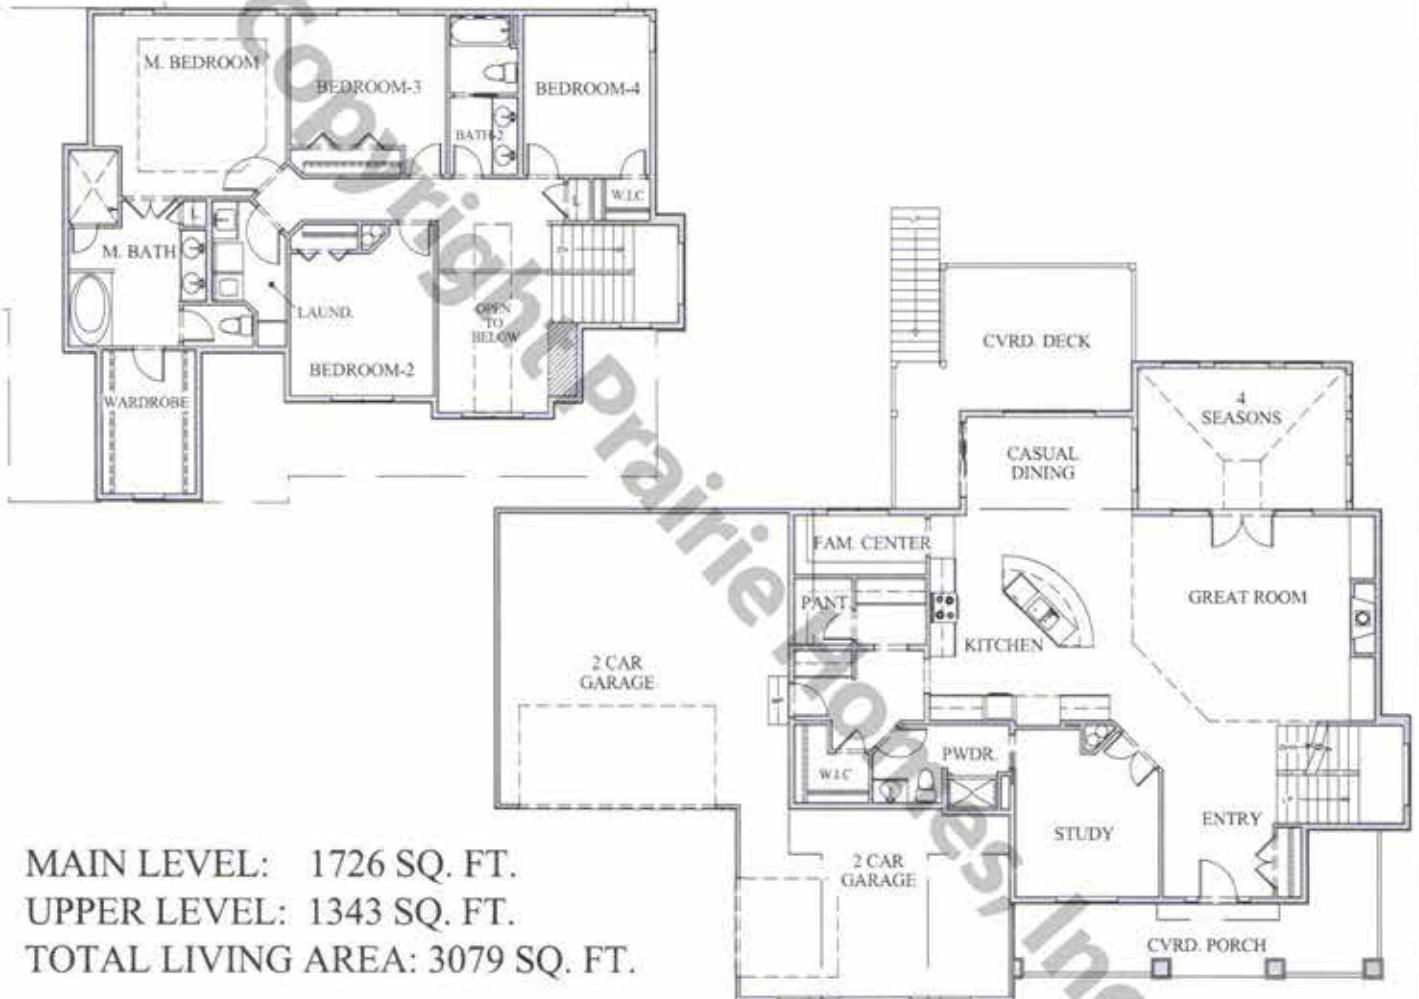

PRAIRIE HOMES INC.

WWW.PRAIRIEHOMESINC.COM

PHONE. (402) 289-0485 FAX. (402) 289-0310

MAIN LEVEL: 1726 SQ. FT.
UPPER LEVEL: 1343 SQ. FT.
TOTAL LIVING AREA: 3079 SQ. FT.